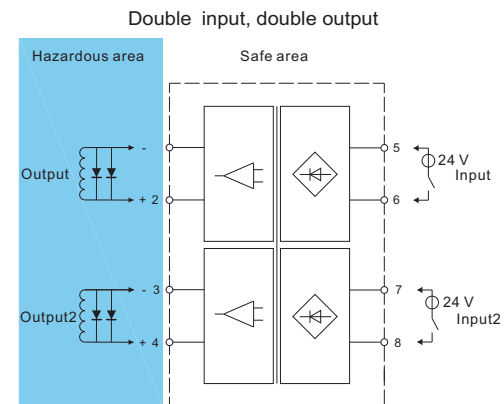

C Series
45 mA Digital Output
Isolated Safety Barrier

Nanjing New Power Electric n

[