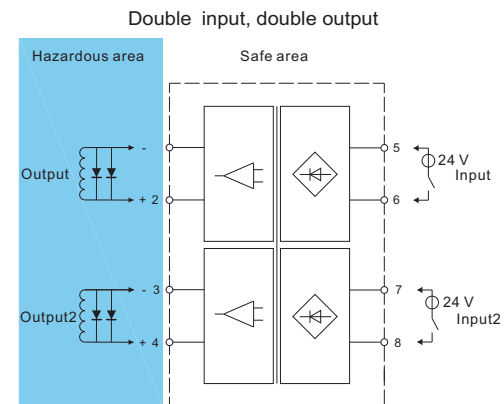

C Series  
45 mA Digital Output  
Isolated Safety Barrier

Nanjing New Power Electric      n

[